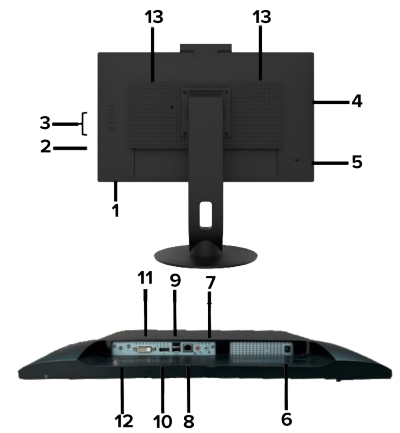

### Industry Leading Endpoints & Management Software

The 10ZiG 7948q AIO Zero Client Series is truly an All-in-One with 5M webcam and dual digital microphone, 23.8" Full HD, frameless bezel design display with LED backlight panel, two external up-to-4K display monitor support, and more. Its impressive foot stand tilts from -5 to 20 degrees and swivels -65 to 65 degrees. Supportive of VMware, Citrix, Microsoft, Amazon WorkSpaces, and more. Equipped with free centralized management via The 10ZiG Manager™, which comes cloud-enabled with unlimited user licenses. Covered by technical support and software upgrades. Also available in a Thin Client device.

▶ Intel Quad Core 1.1 GHz (2.8GHz)
▶ AIO Monitor (1920 x 1080), 2 x External Monitors Support (1x 1920 x 1080 DVI-D & 1x 3840 x 2160 @360Hz DP)
▶ Up to 16GB DDR4 RAM for High Speed Support
▶ 2 x USB Port 3.2, 2 x USB Port 2.0, 1 x DP, 1 x DVI-D, 1 x 3.5mm Headset Jack
▶ RJ45 LAN
▶ TAA Compliant
▶ Optional Wireless (Dual External Antenna)
▶ Supports Kensington Lock
▶ FREE Centralized Management via 10ZiG Manager™

# 7948q Series Zero Clients

System	
Management	10ZiG Manager™
Processor	Intel Celeron Quad Core 1.1 GHz (2.8Ghz)
Processor Graphics	Intel HD Graphics for Intel® Celeron® Processor N3000 Series
Dimensions	
Device	539.5 (W) x 343.7 (H) x 48.2 (D) mm (w/o stand)
Weight	9.9 lbs. (4.5 kg.)
Connections	
Ports on Device	2 x USB Port 3.2, 2 x USB Port 2.0, 1 x DP, 1 x DVI-D, 1 x 3.5mm Headset Jack, 1 x Gbe LAN, 2 x Speaker
Video Resolution	AIO Monitor (1920 x 1080), 2 x External Monitors (1x 1920 x 1080 DVI-D & 1x 3840 x 2160 @360Hz DP)*
Networking	
Wireless	Optional (802.11 a/b/g/n/ac External Antenna)
Ethernet	10/100/1000 Base-T, RJ45 LAN
Environmental	
Operating Temp.	32-95 F (0-35 C)

### SPECIFICATIONS

1. Power LED
2. Power Button
3. OSD Control Button
4. USB 3.0 x2
5. Kensington Lock
6. 19V DC Jack
7. Headset Jack
8. RJ45 LAN
9. USB 2.0 x2
10. DP
11. DVI-D
12. Antenna Hole
13. Speaker